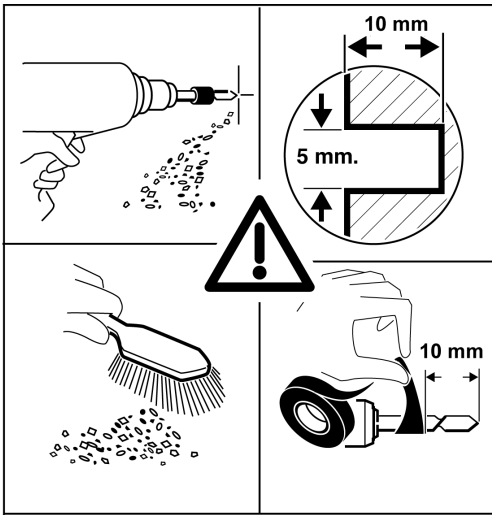

Distributed by:

Cornerstone

713.839.8586 Toll Free (800) 788.4450 · www.cabinethardware.com

2409 Plantside Drive
Jeffersontown, Kentucky 40299

Phone: 1-800-626-1126 (toll free)
www.rev-a-shelf.com

3

4

5