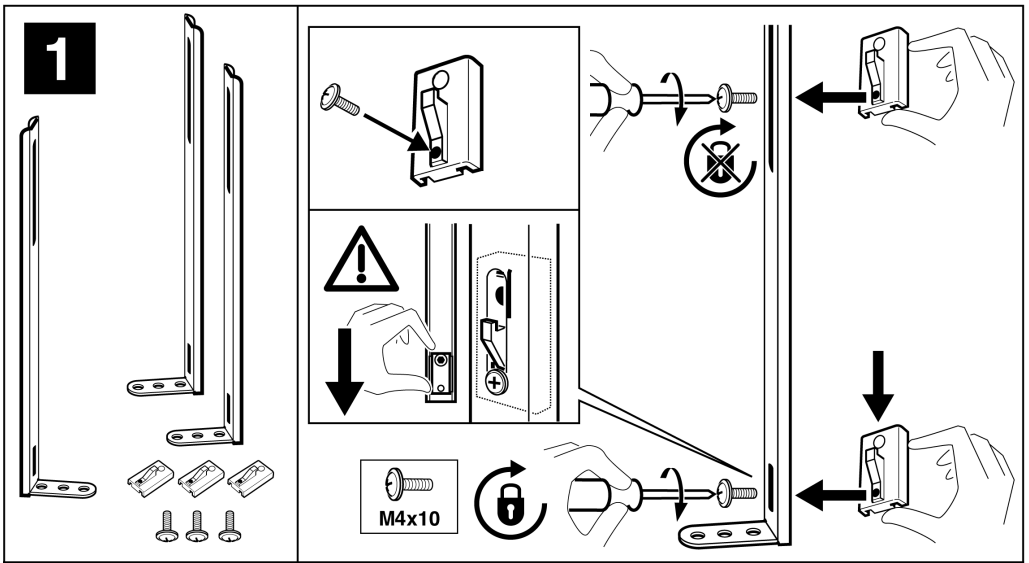

Distributed by:

Cornerstone

713.839.8586 Toll Free (800) 788.4450 · www.cabinethardware.com

2409 Plantside Drive
Jeffersontown, Kentucky 40299

Phone: 1-800-626-1126 (toll free)
www.rev-a-shelf.com

3

4

5