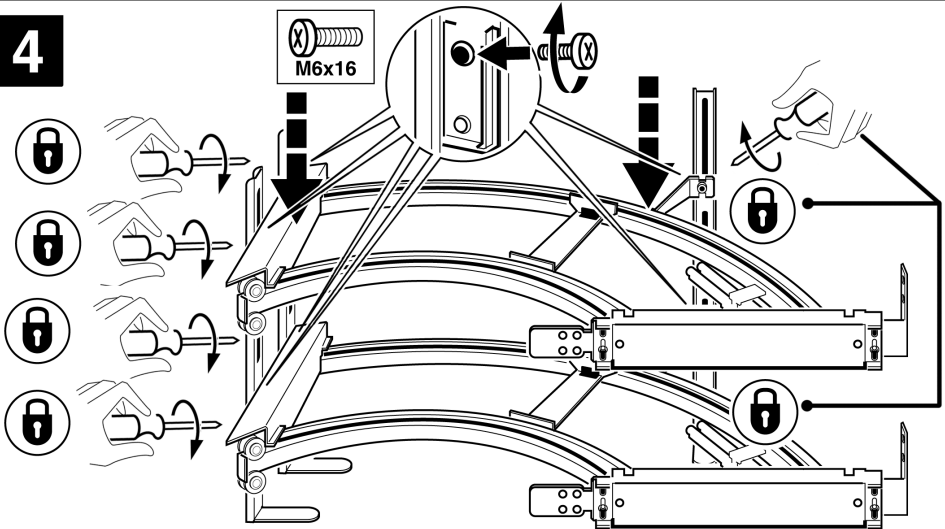

Distributed by:

Cornerstone

713.839.8586 Toll Free (800) 788.4450 · www.cabinethardware.com

2409 Plantside Drive
Jeffersontown, Kentucky 40299

Phone: 1-800-626-1126 (toll free)
www.rev-a-shelf.com

3

4

5