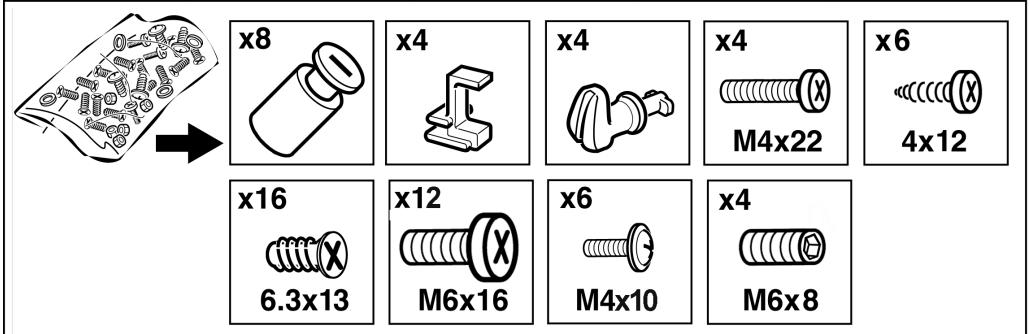

Distributed by:

Cornerstone

713.839.8586 Toll Free (800) 788.4450 · www.cabinethardware.com

2409 Plantside Drive
Jeffersontown, Kentucky 40299

Phone: 1-800-626-1126 (toll free)
www.rev-a-shelf.com

3

4

5