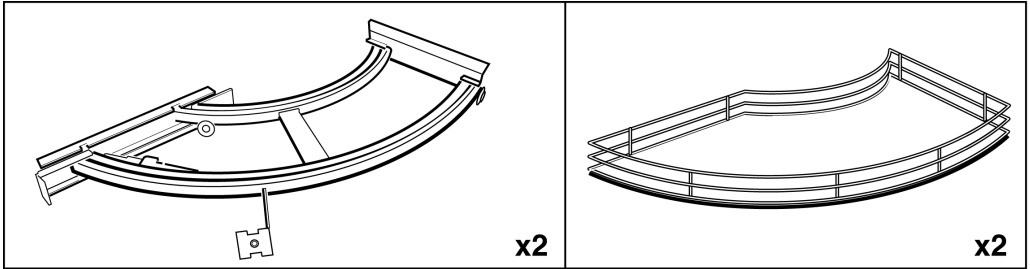

Distributed by:

Cornerstone

713.839.8586 Toll Free (800) 788.4450 · www.cabinethardware.com

2409 Plantside Drive
Jeffersontown, Kentucky 40299

Phone: 1-800-626-1126 (toll free)
www.rev-a-shelf.com

3

4

5