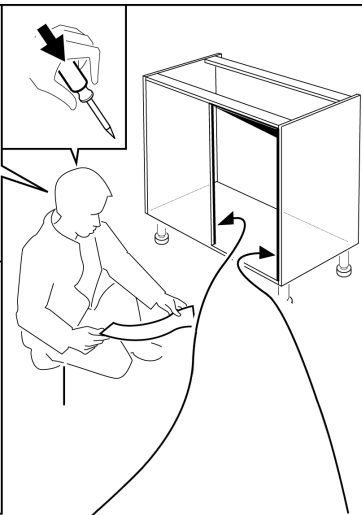

Distributed by:

Cornerstone

713.839.8586 Toll Free (800) 788.4450 · www.cabinethardware.com

2409 Plantside Drive
Jeffersontown, Kentucky 40299

Phone: 1-800-626-1126 (toll free)
www.rev-a-shelf.com

3

4

5