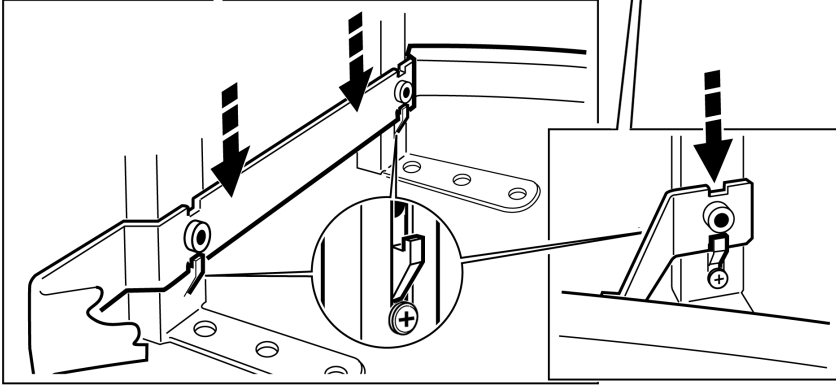

Distributed by:

Cornerstone

713.839.8586 Toll Free (800) 788.4450 · www.cabinethardware.com

2409 Plantside Drive
Jeffersontown, Kentucky 40299

Phone: 1-800-626-1126 (toll free)
www.rev-a-shelf.com

3

4

5