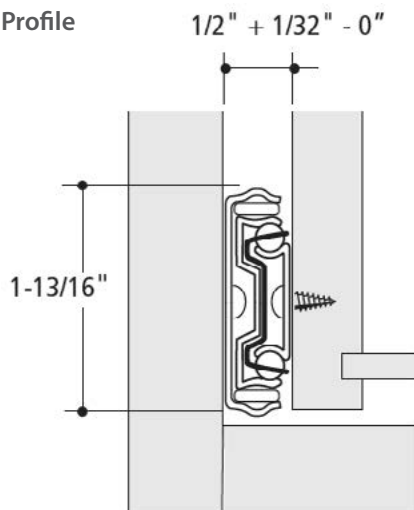

8400BRV

Self-Closing Drawer Slide

Full Extension, 100lb drawer slide featuring an integrated heavy duty spring module that helps keep drawers in a closed position while a vehicle or cart are in motion or at an incline. **Great for RV's!**

- Integrated heavy duty spring module that securely holds drawer in a closed position while a vehicle or cart are in motion
- Self-closing
- Non-handed design
- 32mm and traditional hole pattern
- Three ball bearings per inch
- Polymer stop cushions for smooth quiet operation
- Recommended maximum drawer width 24"

SPECIFICATIONS

Mounting	Side
Extension	Full Extension
Clearance	1/2", plus 1/32" minus 0" each side
Load rating	100 pound class
Height	1 13/16"
Action	Telescopic action on ball bearings
Finish	Anochrome
Sold Unit	Per Pair

Profile

Part No.	Length
123262	10"
123264	12"
123266	14"
123268	16"
123270	18"
123272	20"
123274	22"
123276	24"
123178	26"
123280	28"