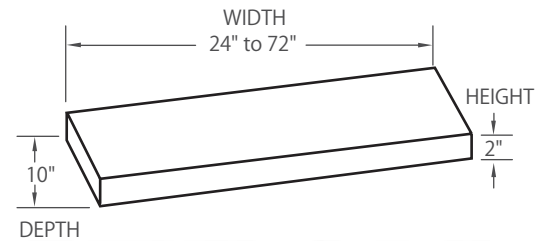

Floating Shelves

3D Laminate and Wood Veneer

Introduce open concepts with stylish, versatile floating shelves. Whether you're creating long, streamlined displays or short, layered looks, Northern Contours offers a variety of colors and finishes to accentuate your design.

FEATURES

- Miter fold construction on an engineered core.
- Standard shelf height is 2", standard depth is 10". Widths available in 1/6" increments from 24" to 72".
- Available in all Wood Veneer species and all 3D Laminate color selections. Wood Veneer option is sold unfinished.
- Standard grain direction will be horizontal on top, bottom and front edge. Ends will have vertical grain. Option of horizontal grain on top, bottom and all edges.
- Metal brackets are included with your order unless an open back is specified for customer supplied wall cleats.
- Shelves up to 48" have an optional 20" bracket. Shelves 48" to 72" have an optional 40" bracket.
- Max load weight for optional bracket is 10lbs per lineal foot.
- We recommend securing the bracket/cleat to the wall and then securing the shelf to the bracket/cleat.

Floating Shelves Price Sheet

Northern Contours

Pricing as of 05/01/15
All prices subject to change without notice

BRACKET FEATURES

- Shelves up to 48" have an optional 20" bracket
- Shelves 48" to 72" have an optional 40" bracket
- Max load weight for bracket is 10lbs per lineal foot
- We recommend securing the bracket/cleat to the wall and then securing the shelf to the bracket/cleat