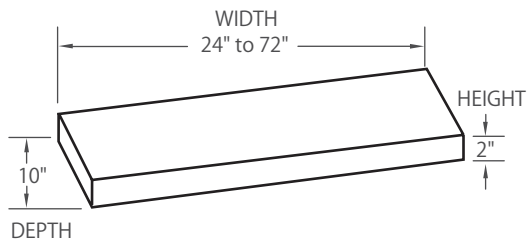

FEATURES

- Miter fold construction on an engineered core.
- Standard shelf height is 2", standard depth is 10". Widths available in 1/6" increments from 24" to 72".
- Available in all Wood Veneer species and all 3D Laminate color selections. Wood Veneer option is sold unfinished.
- Standard grain direction will be horizontal on top, bottom and front edge. Ends will have vertical grain. Option of horizontal grain on top, bottom and all edges.
- Metal brackets are included with your order unless an open back is specified for customer supplied wall cleats.
- Shelves up to 48" have an optional 20" bracket. Shelves 48" to 72" have an optional 40" bracket.
- Max load weight for optional bracket is 10lbs per lineal foot.
- We recommend securing the bracket/cleat to the wall and then securing the shelf to the bracket/cleat.

Floating Shelves Price Sheet

Northern Contours

Pricing as of 05/01/15
All prices subject to change without notice

BRACKET FEATURES

- Shelves up to 48" have an optional 20" bracket
- Shelves 48" to 72" have an optional 40" bracket
- Max load weight for bracket is 10lbs per lineal foot
- We recommend securing the bracket/cleat to the wall and then securing the shelf to the bracket/cleat

Wood Veneer Series

- All shelving has a 14 - 17 day lead time
- High quality CARB compliant engineered core. provides a stable, consistent substrate, virtually eliminating warp common in solid wood doors
- Sleek lines while maintaining the natural beauty of wood
- Standard 3/4" core
- Available in a variety of standard and reconstituted veneers for your contemporary settings and choose from vertical and horizontal grain directions