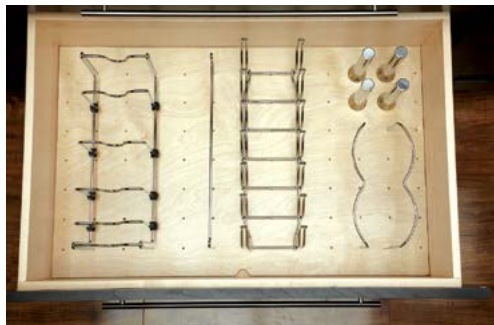

## Drawer Peg Board System

An endlessly changeable pegboard system you can create instant storage for organizing all kinds of items, from dinner plates to plastic containers with dividers for your drawers. Can be trimmed to fit and with the easy drop-in installation you can take your drawer from drab and messy to chic and orderly within seconds. The width is maximized to fit the largest cabinet drawers with under mount slides and is constructed from maple that is UV-Cured.

Part No.	Description
144640	Small Drawer Peg System with 9 Wood Pegs (24 1/2"W X 21 1/4"D x 6 5/8"H)
144641	Medium Drawer Peg System with 12 Wood Pegs (30 1/4"W x 21 1/4"D x 6 5/8"H)
144642	Large Drawer Peg System with 16 Wood Pegs (39 1/4"W x 21 1/4"D x 6 5/8"H)
144653	Wire Pot/Pan Organizer for Drawer Peg Boards (7 3/4"W x 15 1/4"D x 7 5/8"H) - Chrome
144649	Wire Holder and Canister Set for Drawer Peg Boards (6 1/2"W x 10 1/4"D x 6 1/2"H) - Chrome/Stainless Steel
146455	Wire Lid Organizer for Drawer Peg Boards (5 1/4"W x 16 7/8"D x 5 3/8"H) - Chrome
144648	Drawer Peg (1 1/4"W x 1 1/4"D x 6"H) - Stainless Steel
144644	Drawer Peg (1 1/4"W x 1 1/4"D x 6"H) - Natural Maple
144630	Small Drawer Peg Board (24 1/8"W x 21 1/4"D x 5/8"H) - Maple
144631	Medium Drawer Peg Board (30 1/8"W x 21 1/4"D x 5/8"H) - Maple
144632	Large Drawer Peg Board (39 1/8"W x 21 1/4"D x 5/8"H) - Maple
144645	Small Drawer Peg Board with Vinyl Lining (24 1/8"W x 21 1/4"D x 5/8"H) - Gray
144646	Medium Drawer Peg Board with Vinyl Lining (30 1/8"W x 21 1/4"D x 5/8"H) - Gray
144647	Large Drawer Peg Board with Vinyl Lining (39 1/8"W x 21 1/4"D x 5/8"H) - Gray