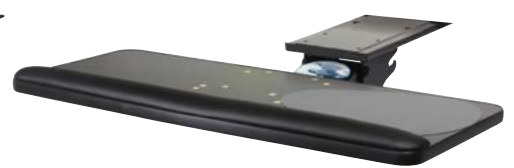

Keyboard Trays

Gain comfort and adjustability in this wide selection of keyboard trays.

Tilt and Swivel Mouse Platform
Part No. 301238

Keyboard Platform Only
Part No. 301239

25" Wide Keyboard Platform
w/ Padded Palm Support
Part No. 301241

Value Keyboard Systems

- 6" vertical height range from flush to work surface to 6" below
- Single soft-touch knob to adjust both height and tilt
- 30° tilt range with +/- 15° negative & positive tilt
- 360° swivel at track
- 18" track with EZ-Glide system
- Powder-coated steel construction
- Black finish

- Extended 9 3/4" vertical height range (2 1/2" above work surface to 7 1/4" below)
- Single Keynetix Paddle control to adjust height and tilt
- 30° tilt range with +/- 15° negative and positive tilt
- 360° swivel at track
- 21" track with EZ-Glide system
- Powder-coated steel construction
- Black finish

- 6" vertical height range from flush to work surface to 6" below
- Single Keynetix Paddle control to adjust height and tilt
- 30° tilt range with +/- 15° negative and positive tilt
- 360° swivel at track
- 18" track with EZ-Glide system
- Powder-coated steel construction
- Black finish