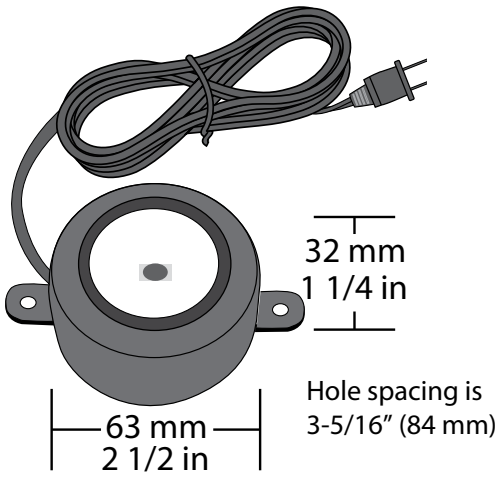

Required Items (Choose a Light Body)

120V EquiLine Puck Light

Light Body 1W

| Part No. | Vendor Reference | Description |
|------------------------|---------------------|--|
| 1W 3000K (warm) | | |
| 711270 | L-POC-1120NLS-WBL-1 | Plug-In LED Light with Push On/Off - Black |