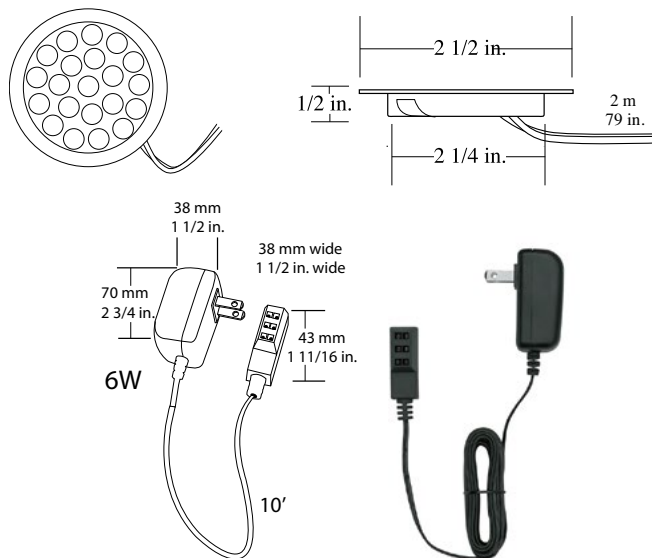

EquiLine

LED Puck Lights

The EquiLine Puck Lights offer quality at an affordable cost. Available in a 12VDC light with a power supply or a 12V portable cabinet light.

3000K (warm)
2.5W
5000K (cool)

12VDC EquiLine Features

- 2.5W
- Recess or Surface Mount (surface mount ring sold separately)
- Cool White (5000K) / Warm White (3000K)
- 60° Light Spread
- Applications: under/interior cabinets, showcases/displays, mid-level task lighting/flood lighting, furniture.
- Includes: Starter Cord 2m (79") and AMP® Connector.

Warm (3000K) - Softer yellowish orange hue. Common in living rooms and bedrooms.
Cool (5000K) - Intense slight bluish tone. Common in kitchens, bathrooms and work areas.

Required Items (Choose a Light Body and a Power Supply)

12VDC EquiLine Puck Light

Light Body 2.5W

Part No.	Vendor Reference	Finish
2.5W 3000K (warm)		
711252	L-POC-2LEDCL-WBL-1	Black
711253	L-POC-2LEDCL-WNI-1	Nickel
2.5W 5000K (cool)		
711250	L-POC-2LEDCL-CBL-1	Black
711251	L-POC-2LEDCL-CNI-1	Nickel

Power Supply

Part No.	Vendor Reference	Description
711208	L-DC-ELT6WP-CON-1	6W 12VDC Wall Mount Power Supply w/ 3 Snap Block

2.5W EquiLine are also compatible with Tresco 18W and 60W Power Supplies

Optional Items

12VDC EquiLine Puck Light

Surface Mount Ring

Part No.	Vendor Reference	Finish
711260	L-SMR-2LED-BL-1	Black
711261	L-SMR-2LED-NI-1	Nickel